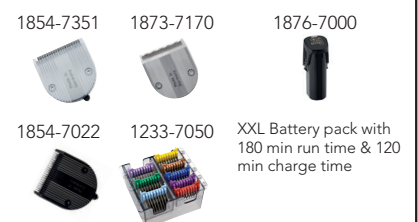

Optional:

WAHL GmbH

Roggenbachweg 9 • 78089 Unterkirnach • Deutschland
Tel: +49 7721 806 0 • Fax: +49 806 114 • www.wahlglobal.com